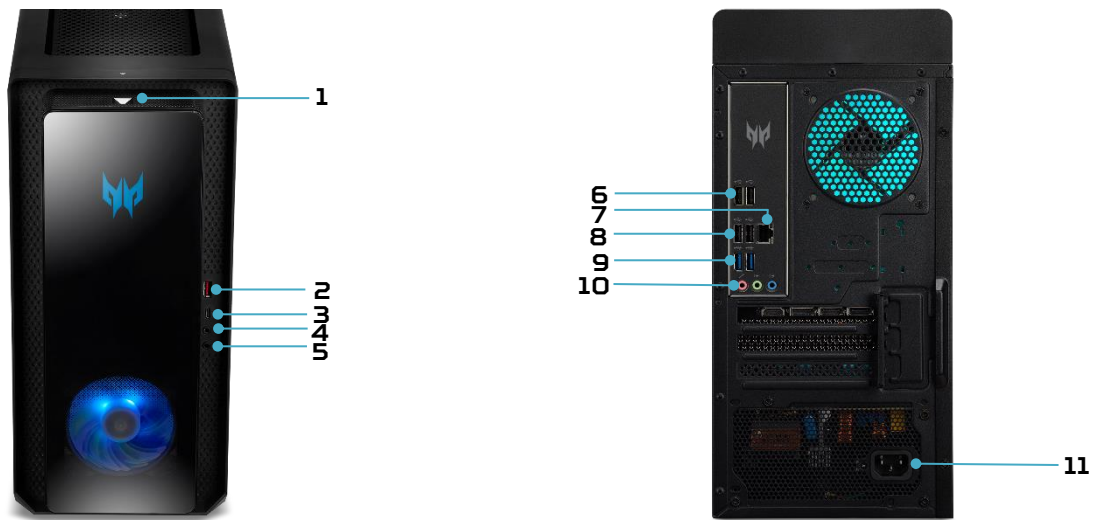

PREDATOR

PREDATOR ORION 3000

Product views	<ol style="list-style-type: none"> Power button USB 3.2 Gen 2 (10 Gbps) Type-A port USB 3.2 Gen 2x2 (20 Gbps) Type-C™ port Headset/speaker jack Microphone jack Two USB 2.0 (480 Mbps) Type-A ports Ethernet (RJ-45) port Two USB 2.0 (480 Mbps) Type-A ports Two USB 3.2 Gen 1 (5 Gbps) Type-A ports Audio jacks Power connector 				
Operating system^{1, 2}	Windows 11 Home 64-bit. UEFI Shell				
CPU and chipset¹	Intel® Core™ i7 14th gen processors, Intel® UHD Graphics 770 Intel® Core™ i5 14th gen processors, Intel® UHD Graphics 770 / 730 Chipset: Intel® B760 Chipset				
Memory^{1, 3, 4}	16 GB / 8 GB DDR5 5600 MHz UDIMM ● Up to 64 GB of Dual-channel DDR5 4000 MHz				
Storage^{1, 5}	Hard disk drive ● 1024 GB / 512 GB M.2 2280 PCI-e Gen4 Performance SSD ● 1024 GB / 512 GB / 256 GB M.2 2280 PCI-e Gen 4 SSD ● 3 TB / 2 TB / 1 TB 3.5-inch 7200 RPM				
Graphics⁶	NVIDIA® GeForce® RTX™ 4070 SUPER with 12 GB of GDDR6X NVIDIA® GeForce® RTX™ 4060 Ti with 8 GB of GDDR6				
Audio	DTS:X® Ultra				
Communication	WLAN: ● 802.11ax/ac/a/b/g/n, Wi-Fi 6E and Bluetooth® 5 ● 802.11ax/ac/a/b/g/n, Wi-Fi 6 and Bluetooth® 5				
Expansion slot(s)	● PCIe x16 slot(s): 1 ● PCIe x1 slot(s): 1 ● M.2 slot (for SSD): 2 ● M.2 slot (for WLAN): 1				
Windows Desktop Apps⁷	<table border="0"> <tr> <td>In-House</td> <td>Search</td> </tr> <tr> <td> <ul style="list-style-type: none"> ● Acer Care Center ● Acer Configuration Manager ● Acer Product Registration ● Acer User Experience Program Framework ● Power Management Setting ● Quick Access ● Storage Utilities </td> <td> <ul style="list-style-type: none"> ● PredatorSense </td> </tr> </table>	In-House	Search	<ul style="list-style-type: none"> ● Acer Care Center ● Acer Configuration Manager ● Acer Product Registration ● Acer User Experience Program Framework ● Power Management Setting ● Quick Access ● Storage Utilities 	<ul style="list-style-type: none"> ● PredatorSense
In-House	Search				
<ul style="list-style-type: none"> ● Acer Care Center ● Acer Configuration Manager ● Acer Product Registration ● Acer User Experience Program Framework ● Power Management Setting ● Quick Access ● Storage Utilities 	<ul style="list-style-type: none"> ● PredatorSense 				
Dimensions	175 (W) x 377 (D) x 385 (H) mm (6.89 x 14.84 x 15.16 inches)				
Power supply and adapter	Power supply ● 500 W PFC, auto-sensing, 80PLUS® Gold, ATX				
System compliance	RoHS, ENERGY STAR®				
Certification	BSMI, VCCI, CE, FCC, CB,				